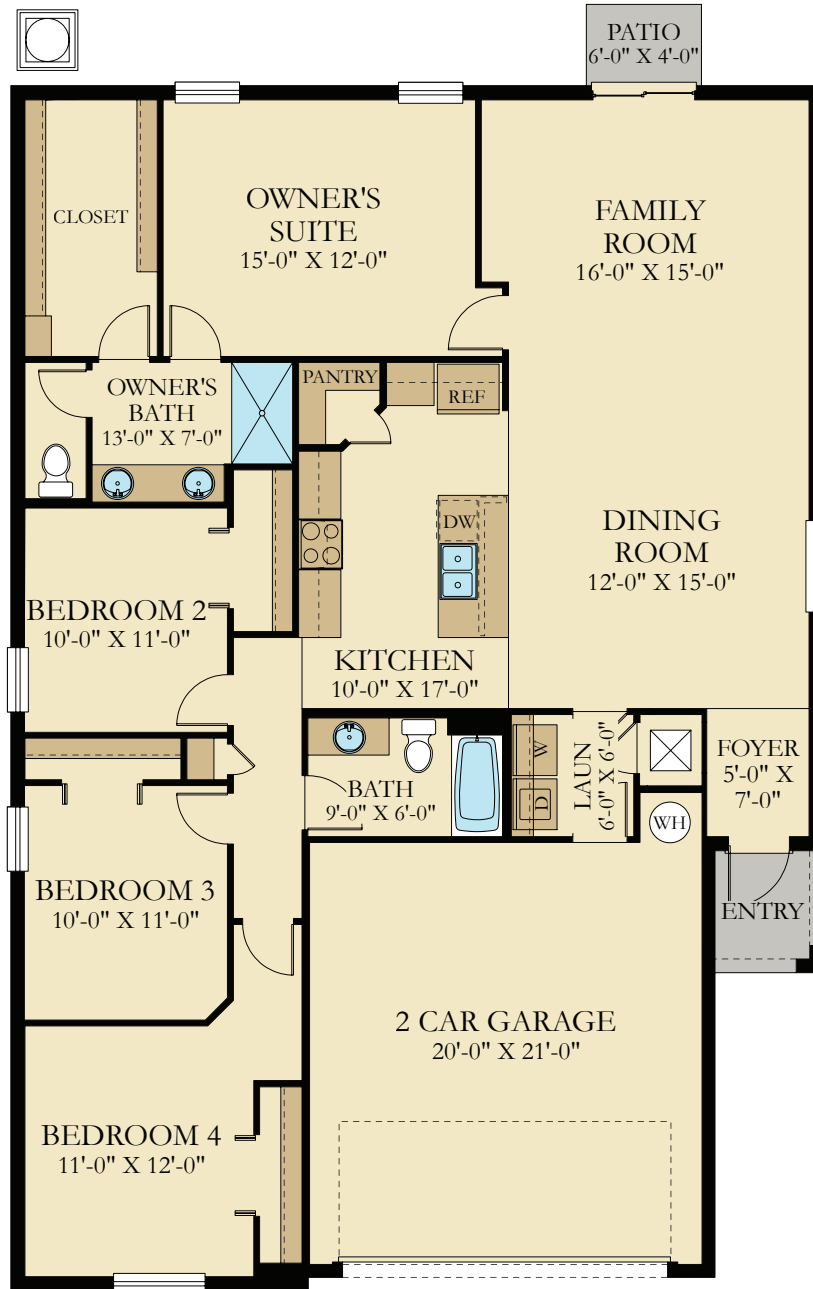

Harrisburg

Executive Home at Savanna Lakes

1,817 sq ft

4 beds · 2 baths

2-car garage

1,817 Sq. Ft. Living A/C
 24 Sq. Ft. Patio
 427 Sq. Ft. Garage
 32 Sq. Ft. Entry

2,300 Sq. Ft. Total

877-45-LENNAR | Lennar.com