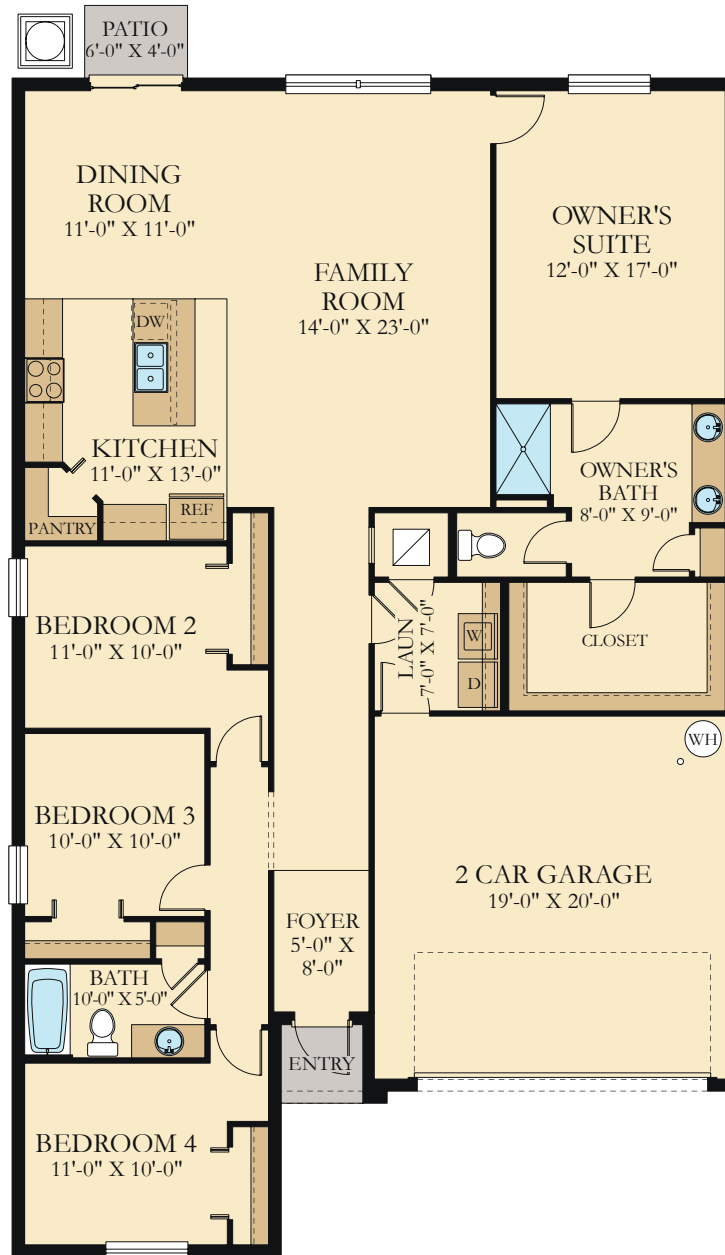

Hartford

Executive Home at Savanna Lakes

1,936 sq ft

4 beds · 2 baths

2-car garage

1,936 Sq. Ft. Living A/C
24 Sq. Ft. Patio
416 Sq. Ft. Garage
20 Sq. Ft. Entry

2,396 Sq. Ft. Total

877-45-LENNAR | Lennar.com