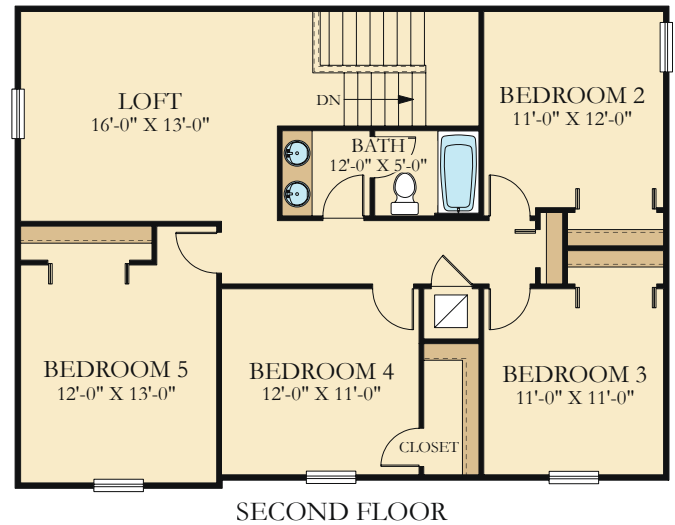

# Raleigh

Executive Home at Savanna Lakes

2,896 sq ft

5 beds · 2.5 baths

Loft

2-car garage

2,896 Sq. Ft.	Living A/C
24 Sq. Ft.	Patio
437 Sq. Ft.	Garage
26 Sq. Ft.	Entry
<hr/>	
<b>2,990 Sq. Ft.</b>	<b>Total</b>