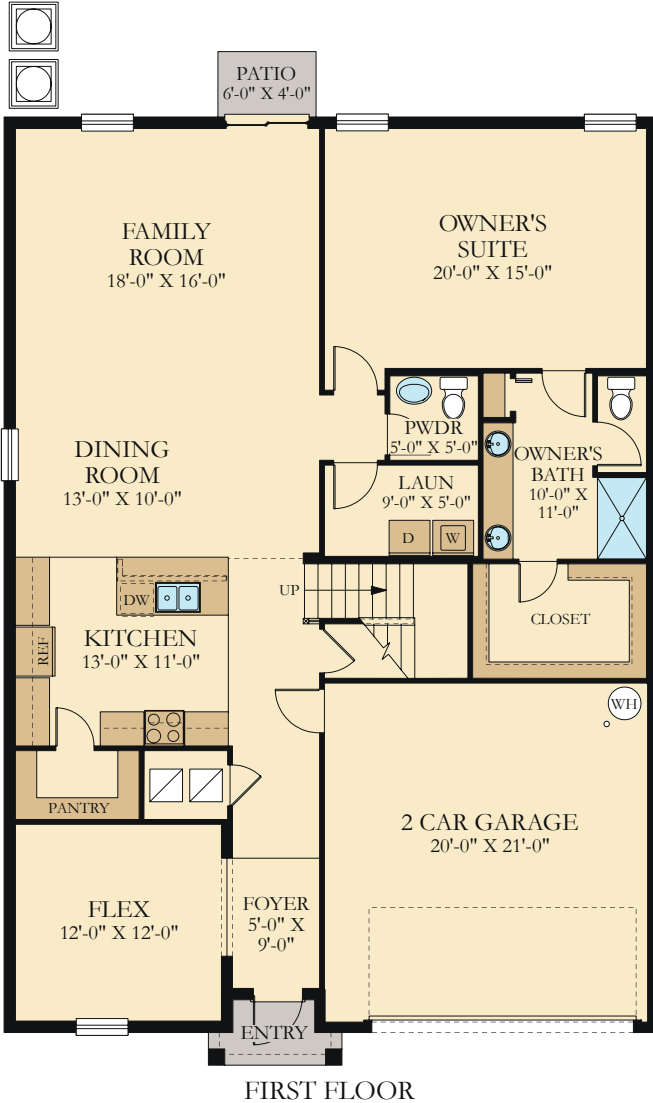

# Raleigh

Executive Home at Savanna Lakes

2,896 sq ft

5 beds · 2.5 baths

Loft

2-car garage

2,896 Sq. Ft.	Living A/C
24 Sq. Ft.	Patio
437 Sq. Ft.	Garage
26 Sq. Ft.	Entry
<hr/>	
<b>2,990 Sq. Ft.</b>	<b>Total</b>